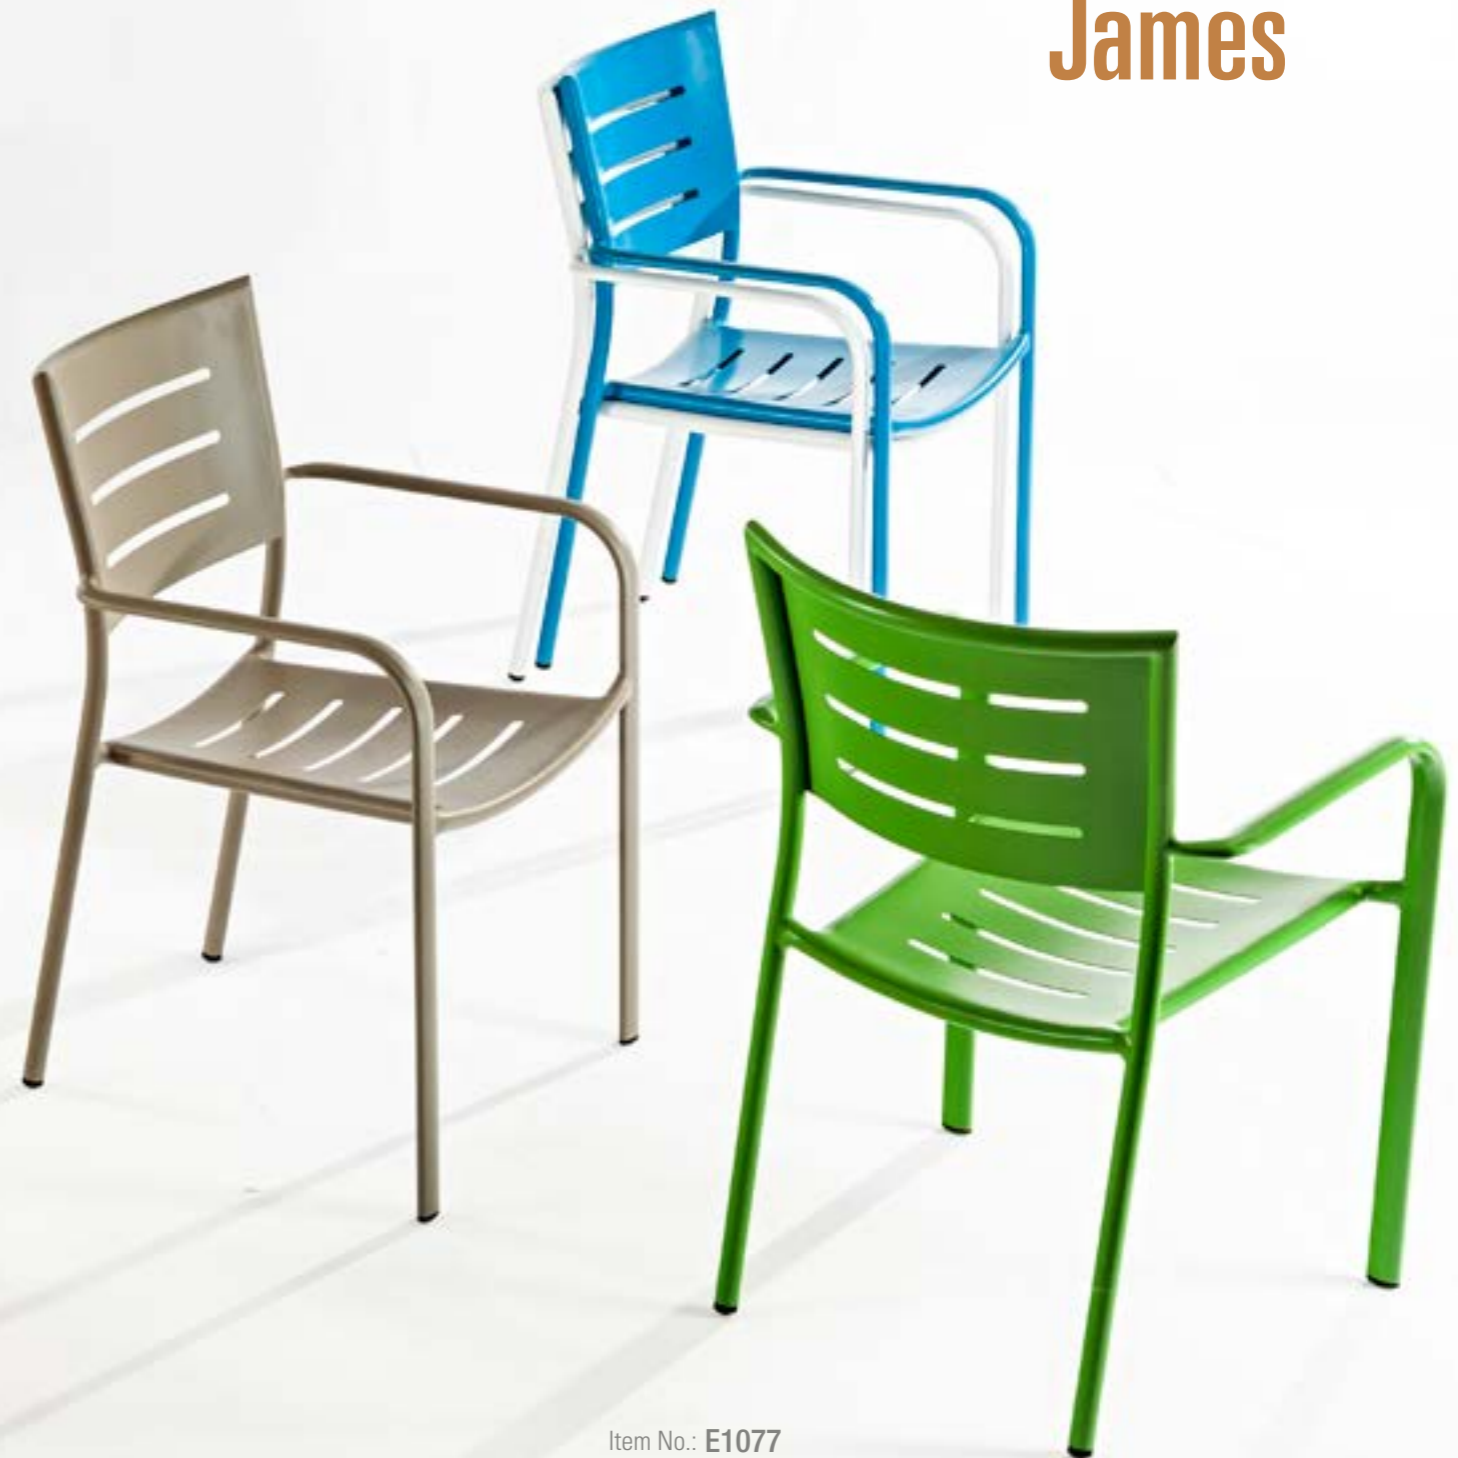

Item No.: **E1307**
Size: 435*420*855mm
40HQ: 450PCS

Item No.: **E1308**
Size: 560*420*855mm
40HQ: 410PCS

Aluminum Chair

James

Item No.: **E1077**
Size: 560*610*850mm
40HQ: 1440PCS

Polywood Chair

Sleek styling and casual comfort blend perfectly to create aluminum polywood chair. Whether used alone or paired with one of polywood tables, this contemporary chair will bring a fresh, modern look to your outdoor entertaining area.